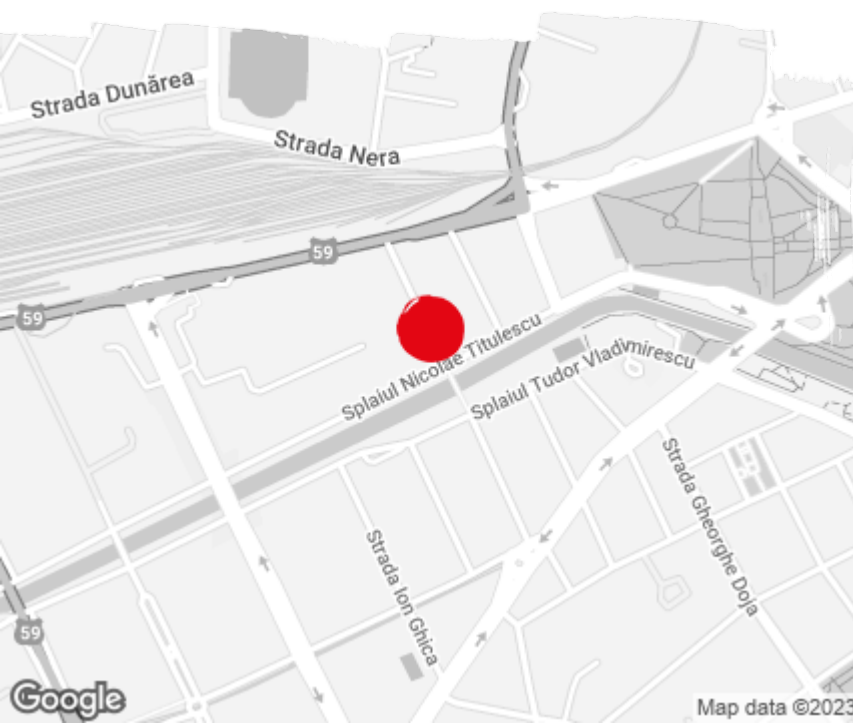

Location

Available space

1 920 sq m

Available office space

1 920 sq m

Minimum office space