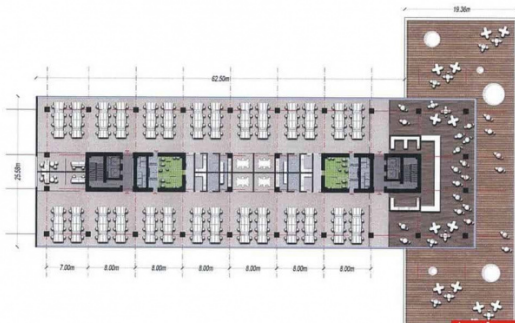

Office to let

Bega Business Park I

Timișoara, 21 Republicii blvd.

Building information

Building status	Existing
Year of construction	2018
Total building area	14 440 sq m

Commercial terms

Office space*	after login *
Parking	after login *
Service charge*	after login *
Minimum lease term	after login *
Availability	after login *

* Asking terms for m²/month

Location

Available space

1 920 sq m

Available office space

1 920 sq m

Minimum office space

Typical floor plan